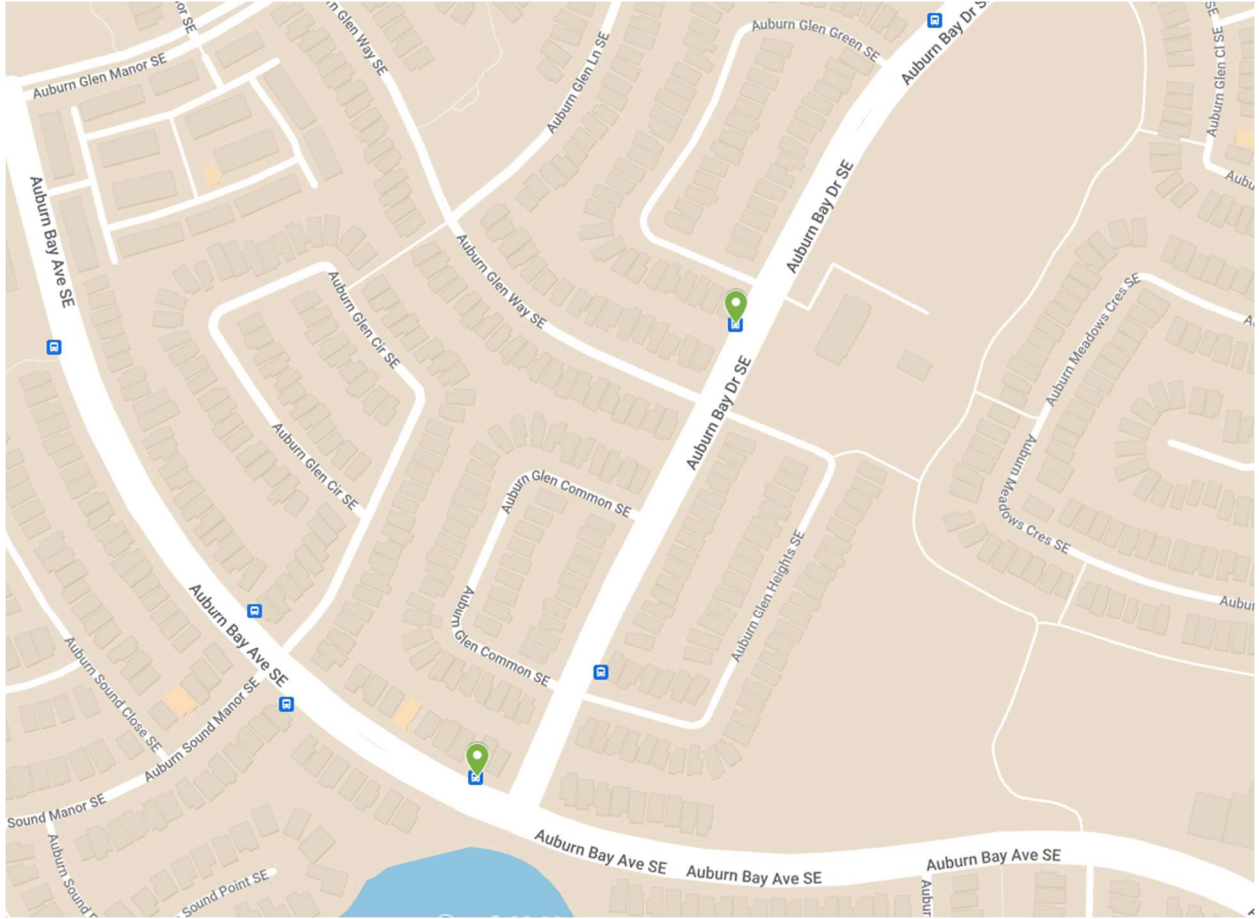

# Glenmore Christian Academy Route 1 AM Maps

AM Stops in GREEN

Mahogany Overview

AM Stops in Green.

24-25 GCA-1 AM Route Map, 16-Aug-2024

24-25 GCA-1 AM Route Map, 16-Aug-2024

24-25 GCA-1 AM Route Map, 16-Aug-2024

24-25 GCA-1 AM Route Map, 16-Aug-2024

24-25 GCA-1 AM Route Map, 16-Aug-2024

Somerset Overview

Glenmore Christian Academy Route 1 PM Maps