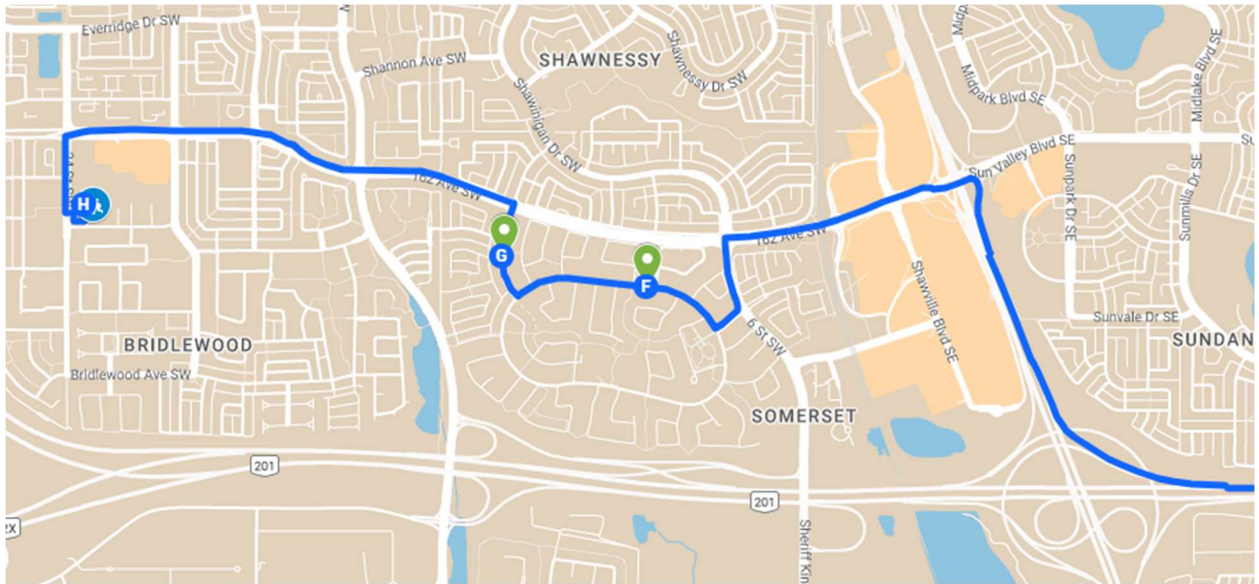

# Glenmore Christian Academy Route 1 AM Maps

AM Stops in GREEN

Mahogany Overview

AM Stops in Green.

24-25 GCA-1 AM Route Map, 16-Aug-2024

24-25 GCA-1 AM Route Map, 16-Aug-2024

24-25 GCA-1 AM Route Map, 16-Aug-2024

24-25 GCA-1 AM Route Map, 16-Aug-2024

24-25 GCA-1 AM Route Map, 16-Aug-2024

Somerset Overview

Glenmore Christian Academy Route 1 PM Maps