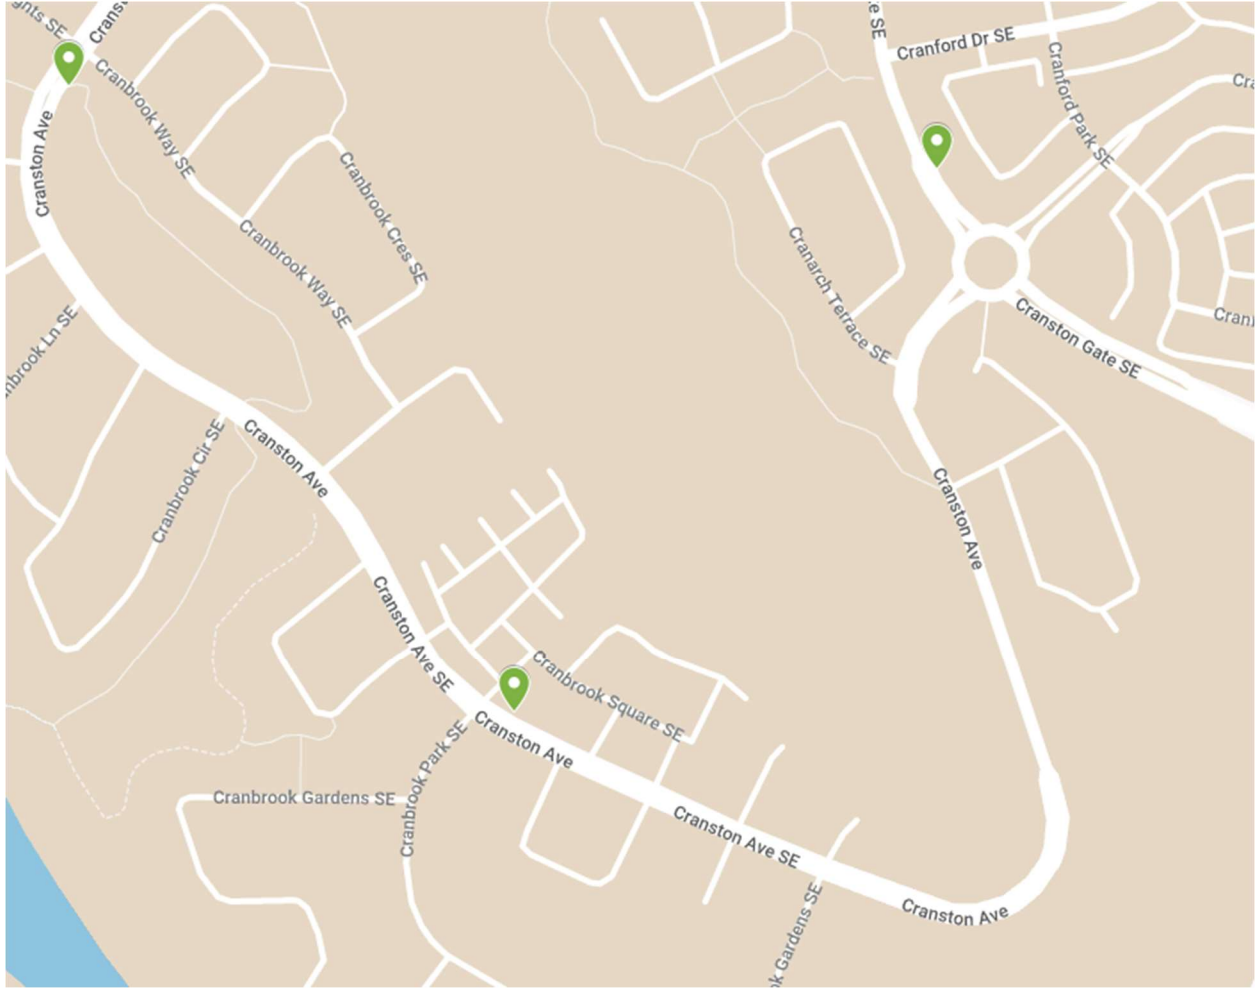

# Glenmore Christian Academy Route 1 AM Maps

AM Stops in GREEN

Mahogany Overview

AM Stops in Green.

24-25 GCA-1 AM Route Map, 16-Aug-2024

24-25 GCA-1 AM Route Map, 16-Aug-2024

24-25 GCA-1 AM Route Map, 16-Aug-2024

24-25 GCA-1 AM Route Map, 16-Aug-2024

24-25 GCA-1 AM Route Map, 16-Aug-2024

Somerset Overview

Glenmore Christian Academy Route 1 PM Maps