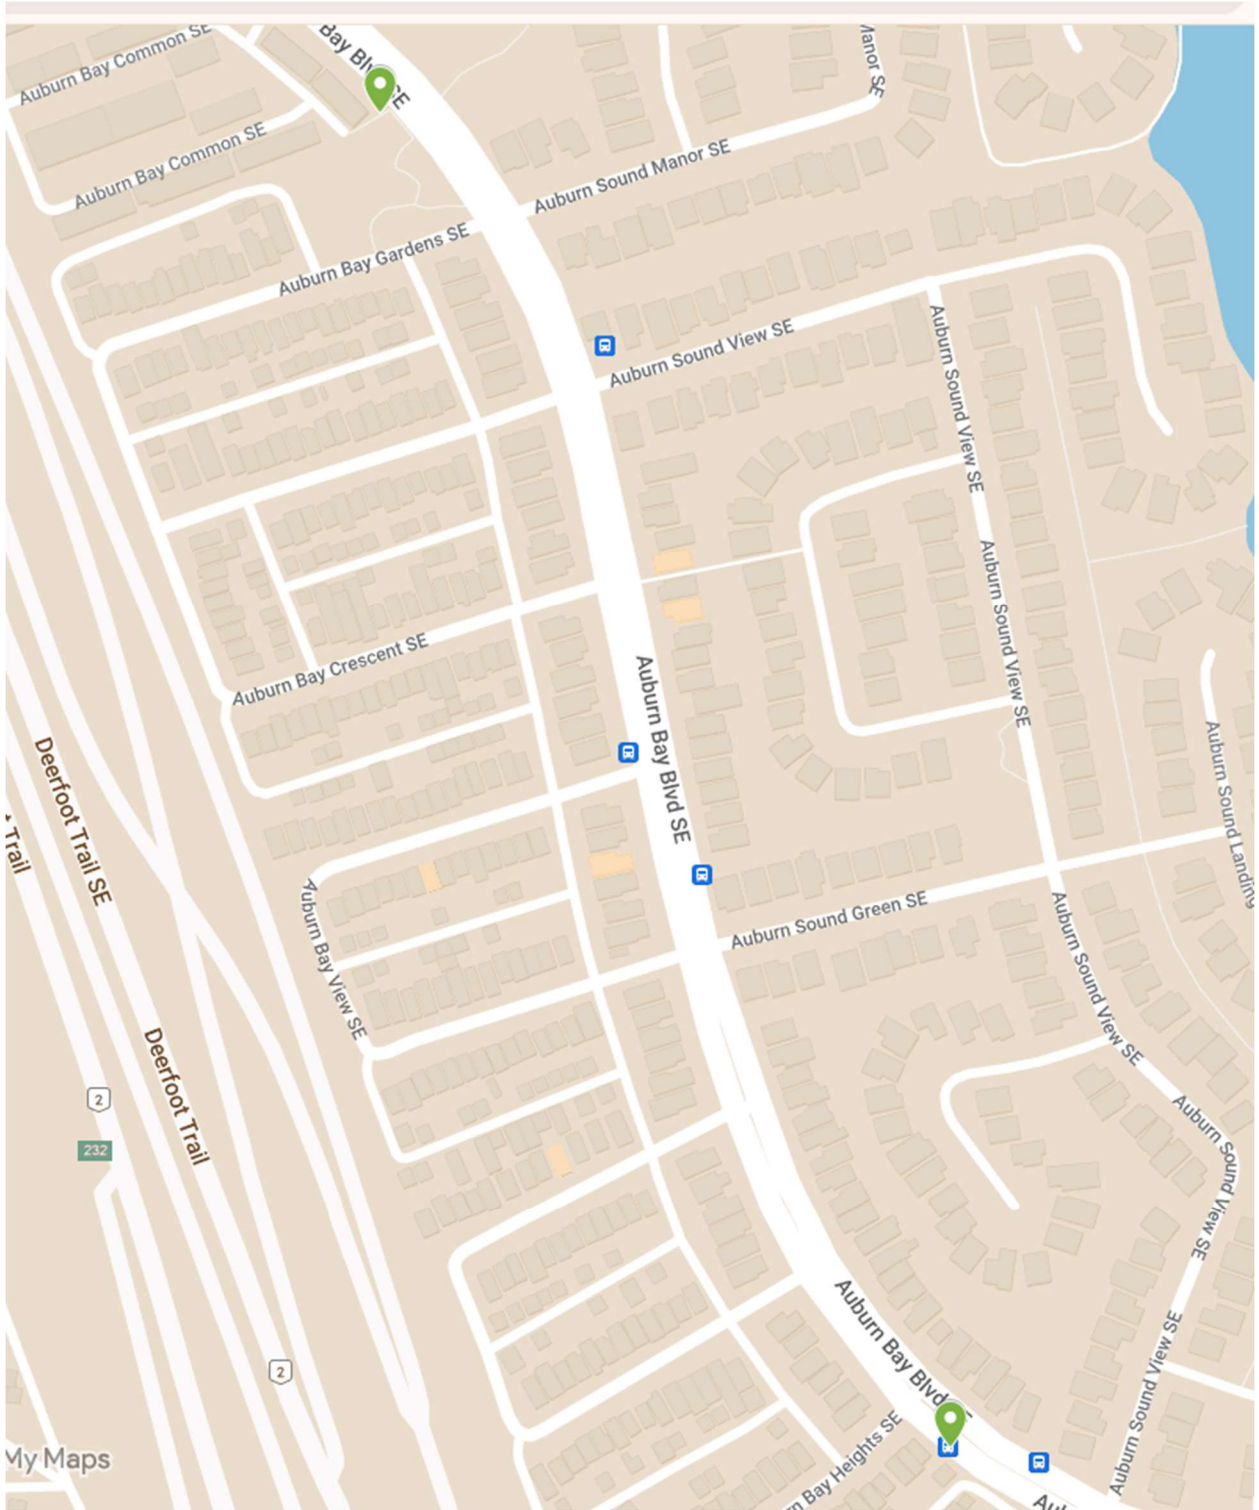

# Glenmore Christian Academy Route 1 AM Maps

AM Stops in GREEN

Mahogany Overview

AM Stops in Green.

24-25 GCA-1 AM Route Map, 16-Aug-2024

24-25 GCA-1 AM Route Map, 16-Aug-2024

24-25 GCA-1 AM Route Map, 16-Aug-2024

24-25 GCA-1 AM Route Map, 16-Aug-2024

24-25 GCA-1 AM Route Map, 16-Aug-2024

Somerset Overview

Glenmore Christian Academy Route 1 PM Maps