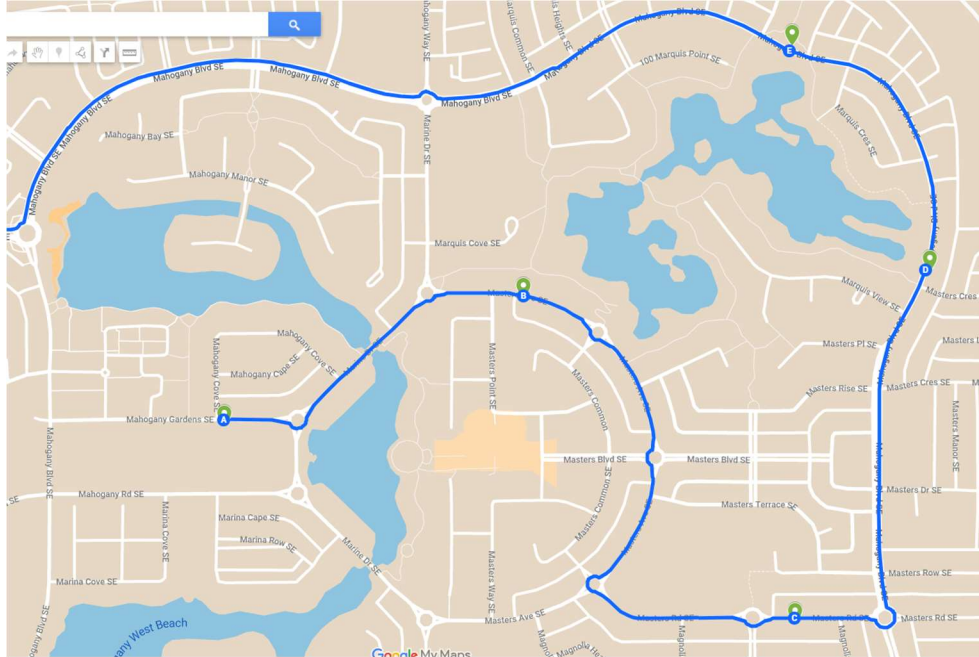

# Glenmore Christian Academy Route 1 AM Maps

AM Stops in GREEN

Mahogany Overview

AM Stops in Green.

24-25 GCA-1 AM Route Map, 16-Aug-2024

24-25 GCA-1 AM Route Map, 16-Aug-2024

24-25 GCA-1 AM Route Map, 16-Aug-2024

24-25 GCA-1 AM Route Map, 16-Aug-2024

24-25 GCA-1 AM Route Map, 16-Aug-2024

Somerset Overview

Glenmore Christian Academy Route 1 PM Maps