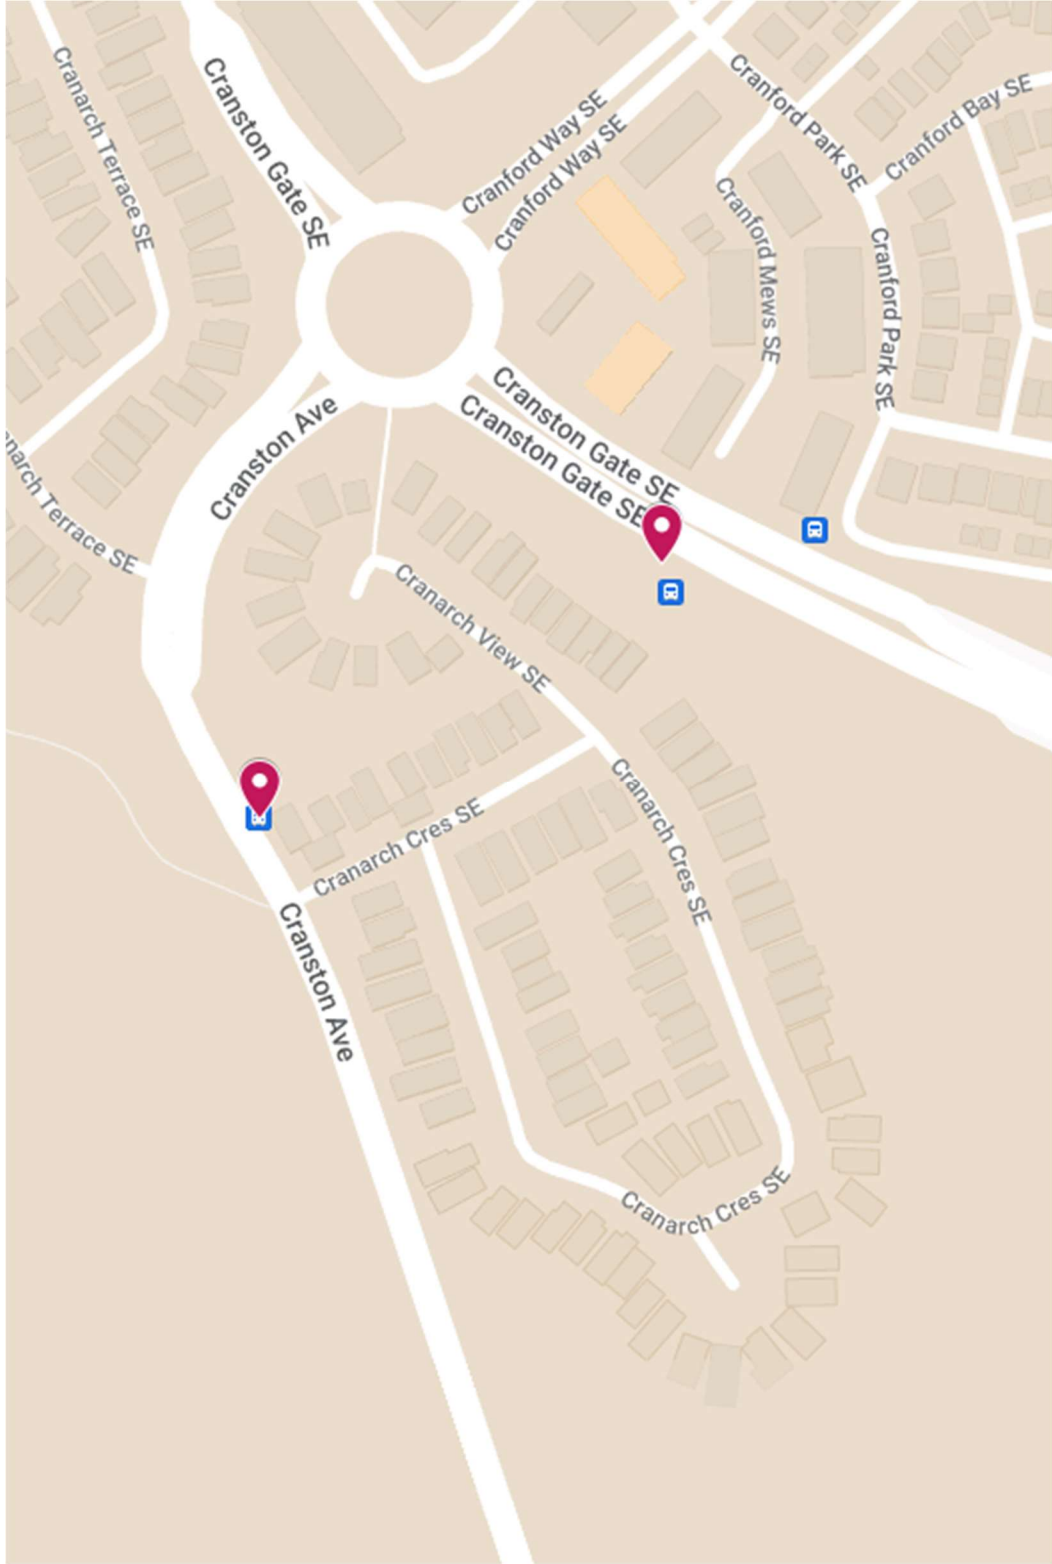

GCA-1 PM Route Map 16-Aug-2024

PM Stops in RED

Somerset Overview

### Cranston / Seton Overview

24-25 GCA-1 PM Route Map 16-Aug-2024

### Auburn Bay Overview

24-25 GCA-1 PM Route Map 16-Aug-2024

24-25 GCA-1 PM Route Map 16-Aug-2024

### Mahogany Overview

24-25 GCA-1 PM Route Map 16-Aug-2024

24-25 GCA-1 PM Route Map 16-Aug-2024