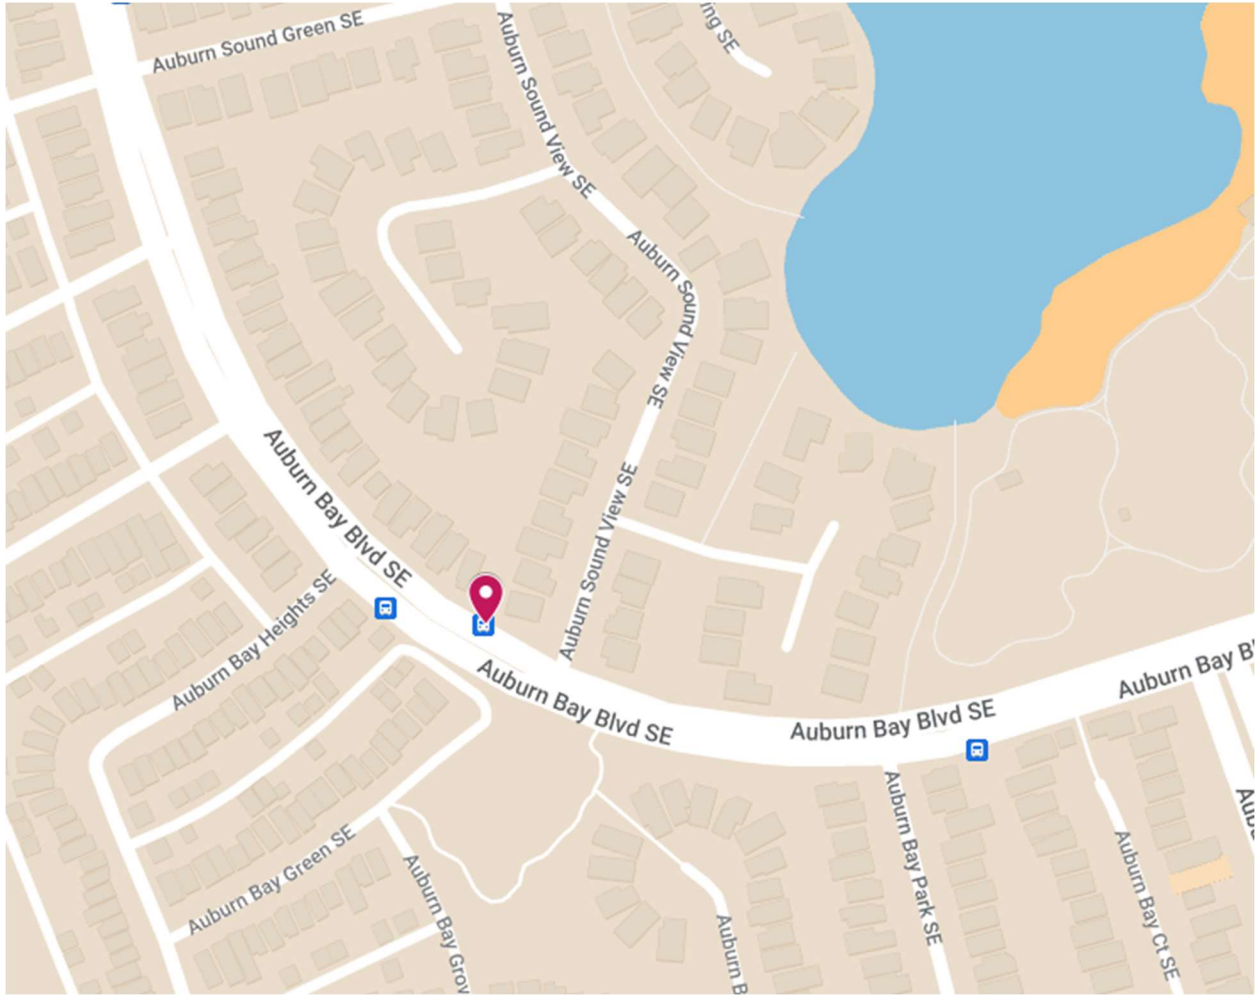

GCA-1 PM Route Map 16-Aug-2024

PM Stops in RED

Somerset Overview

### Cranston / Seton Overview

24-25 GCA-1 PM Route Map 16-Aug-2024

### Auburn Bay Overview

24-25 GCA-1 PM Route Map 16-Aug-2024

24-25 GCA-1 PM Route Map 16-Aug-2024

### Mahogany Overview

24-25 GCA-1 PM Route Map 16-Aug-2024

24-25 GCA-1 PM Route Map 16-Aug-2024