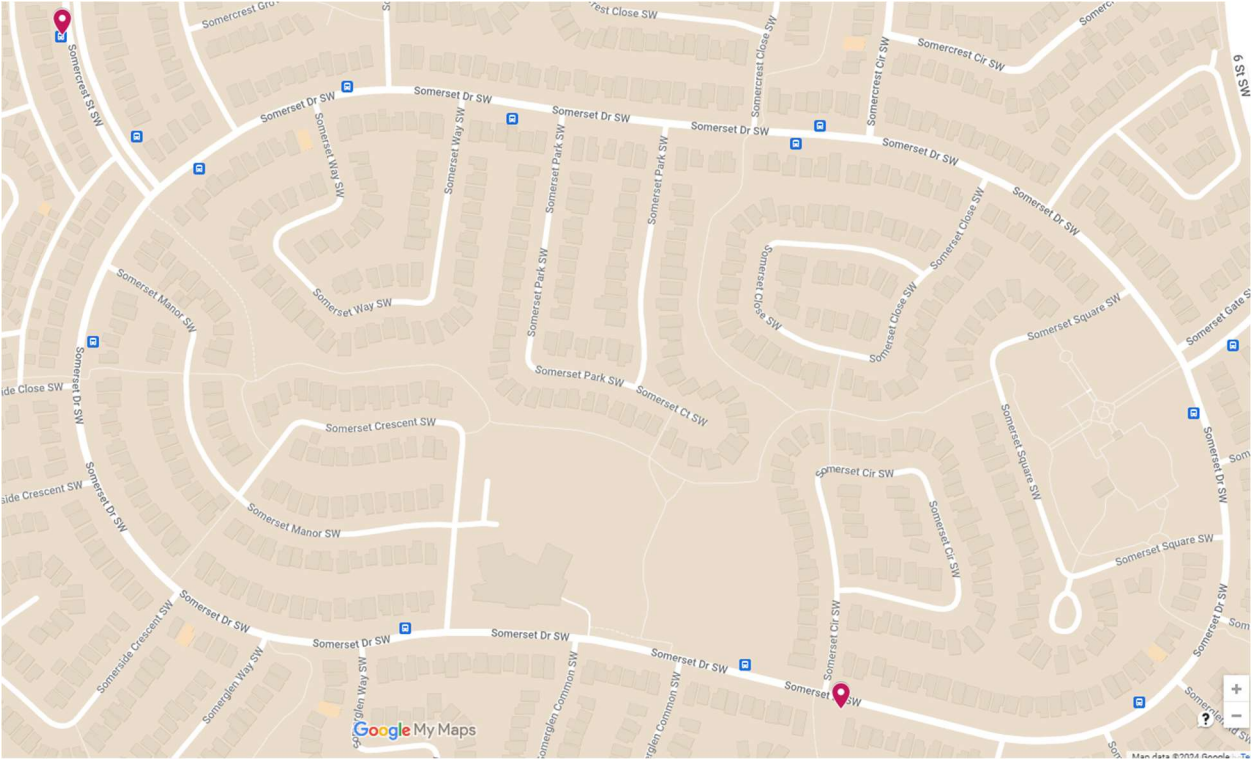

GCA-1 PM Route Map 16-Aug-2024

PM Stops in RED

Somerset Overview

### Cranston / Seton Overview

24-25 GCA-1 PM Route Map 16-Aug-2024

### Auburn Bay Overview

24-25 GCA-1 PM Route Map 16-Aug-2024

24-25 GCA-1 PM Route Map 16-Aug-2024

### Mahogany Overview

24-25 GCA-1 PM Route Map 16-Aug-2024

24-25 GCA-1 PM Route Map 16-Aug-2024