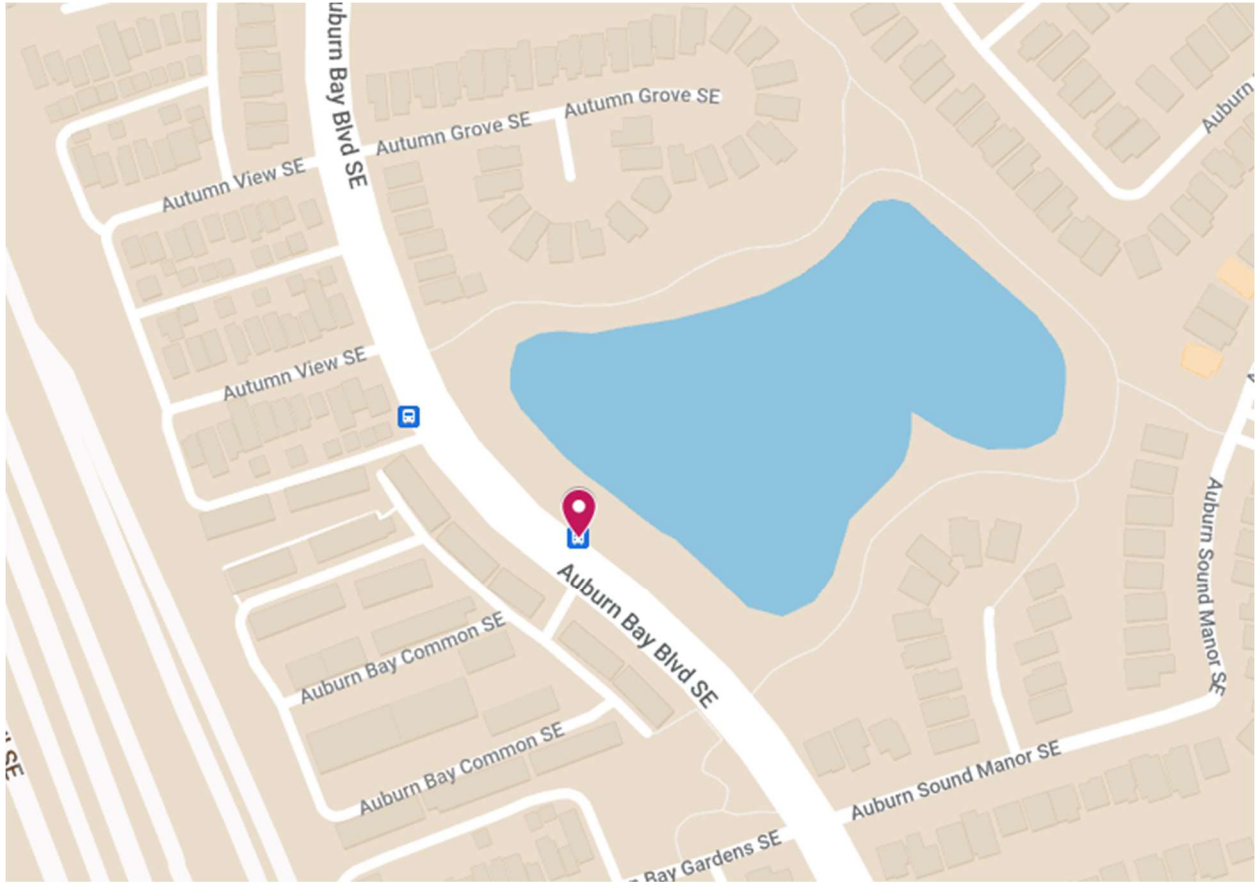

GCA-1 PM Route Map 16-Aug-2024

PM Stops in RED

Somerset Overview

### Cranston / Seton Overview

24-25 GCA-1 PM Route Map 16-Aug-2024

### Auburn Bay Overview

24-25 GCA-1 PM Route Map 16-Aug-2024

24-25 GCA-1 PM Route Map 16-Aug-2024

### Mahogany Overview

24-25 GCA-1 PM Route Map 16-Aug-2024

24-25 GCA-1 PM Route Map 16-Aug-2024