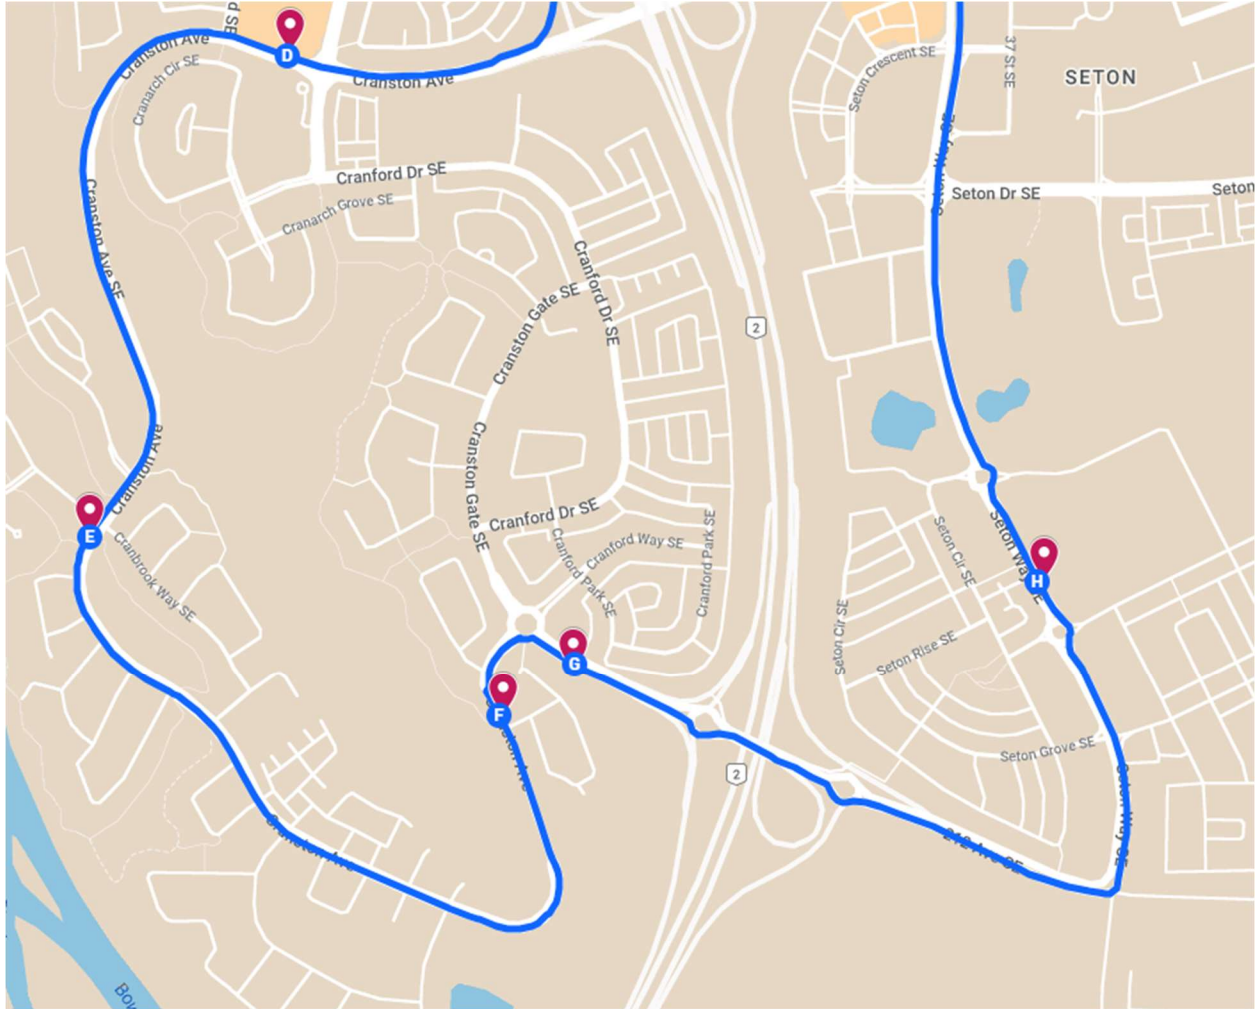

GCA-1 PM Route Map 16-Aug-2024

PM Stops in RED

Somerset Overview

### Cranston / Seton Overview

24-25 GCA-1 PM Route Map 16-Aug-2024

### Auburn Bay Overview

24-25 GCA-1 PM Route Map 16-Aug-2024

24-25 GCA-1 PM Route Map 16-Aug-2024

### Mahogany Overview

24-25 GCA-1 PM Route Map 16-Aug-2024

24-25 GCA-1 PM Route Map 16-Aug-2024