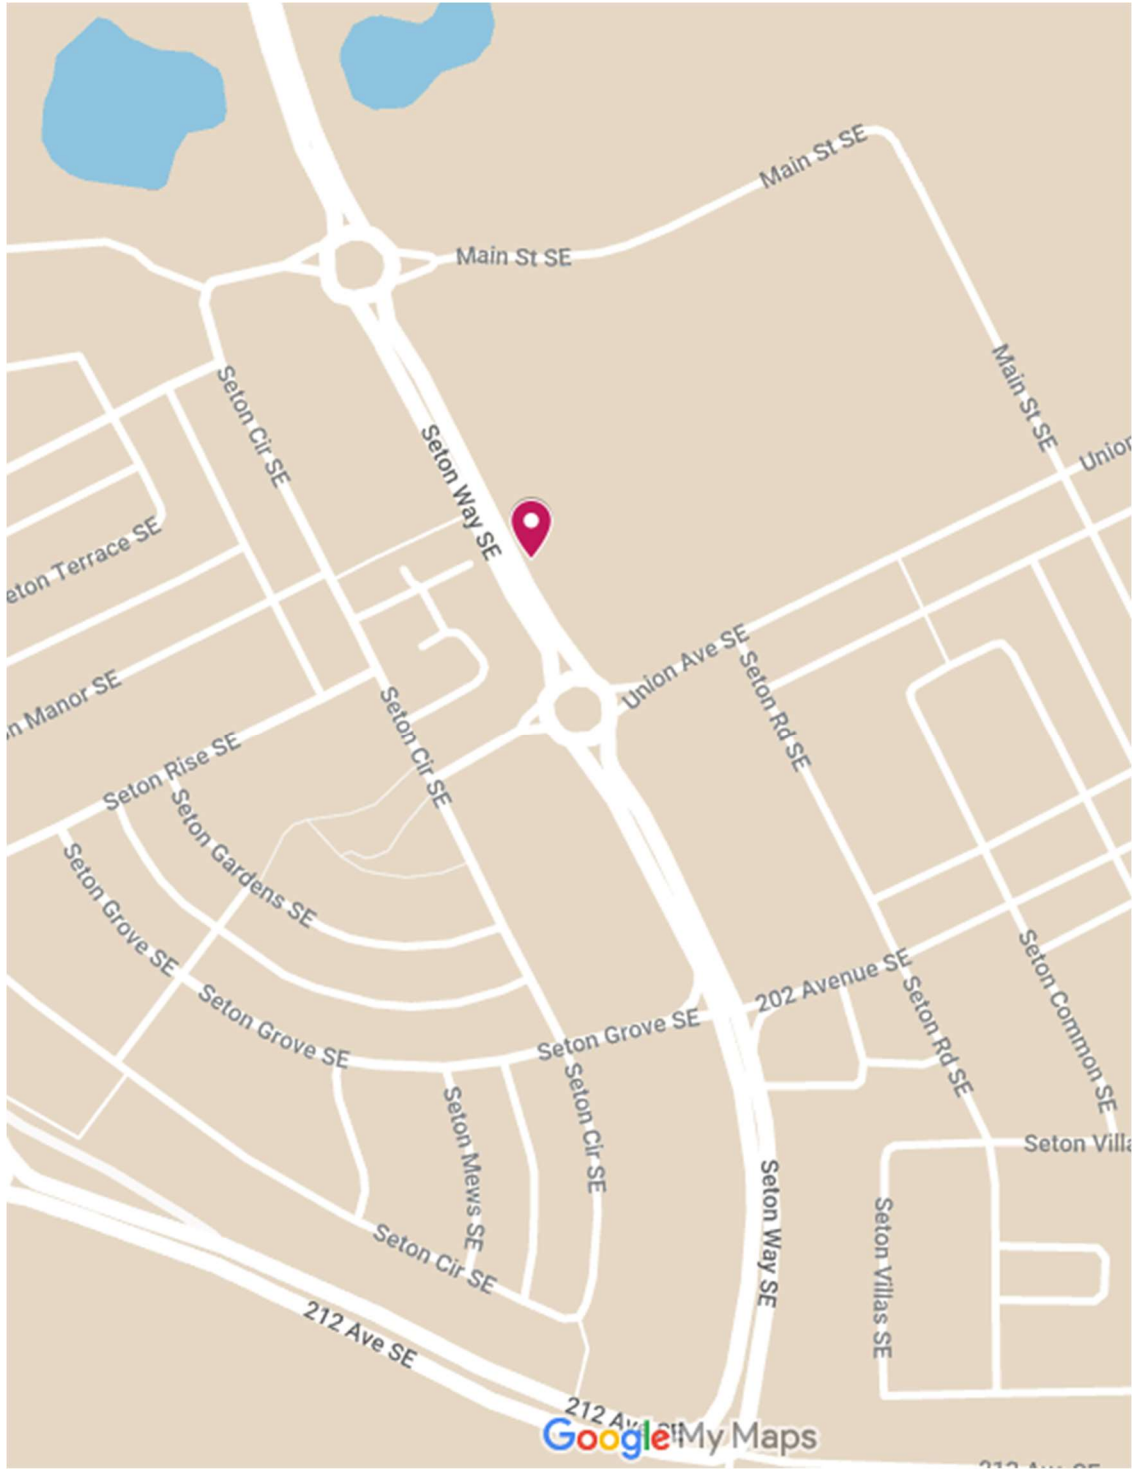

GCA-1 PM Route Map 16-Aug-2024

PM Stops in RED

Somerset Overview

### Cranston / Seton Overview

24-25 GCA-1 PM Route Map 16-Aug-2024

### Auburn Bay Overview

24-25 GCA-1 PM Route Map 16-Aug-2024

24-25 GCA-1 PM Route Map 16-Aug-2024

### Mahogany Overview

24-25 GCA-1 PM Route Map 16-Aug-2024

24-25 GCA-1 PM Route Map 16-Aug-2024