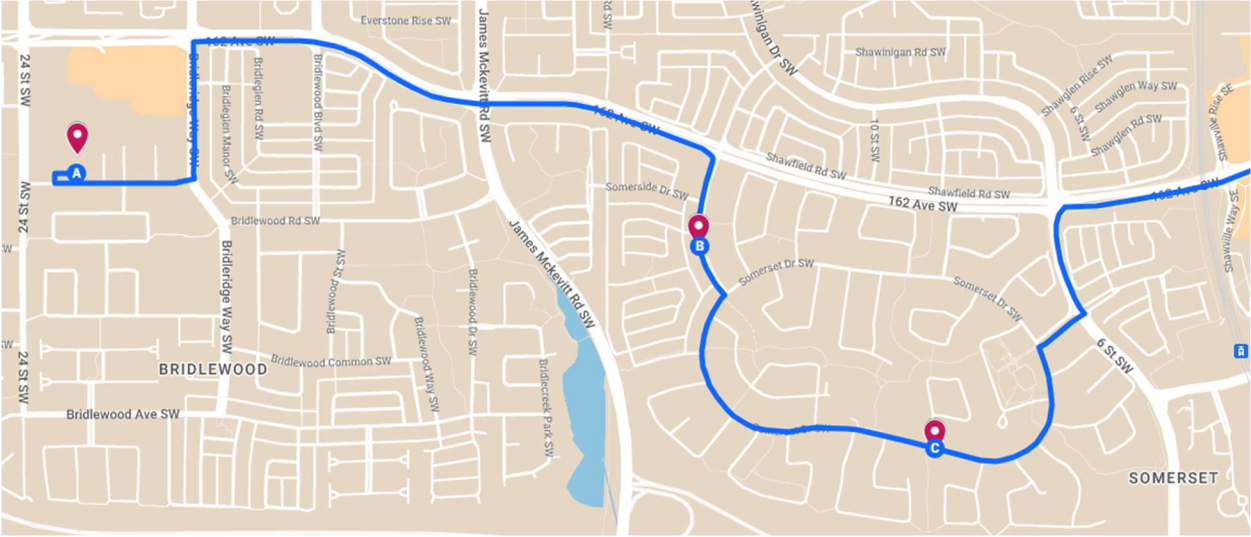

GCA-1 PM Route Map 16-Aug-2024

PM Stops in RED

Somerset Overview

### Cranston / Seton Overview

24-25 GCA-1 PM Route Map 16-Aug-2024

### Auburn Bay Overview

24-25 GCA-1 PM Route Map 16-Aug-2024

24-25 GCA-1 PM Route Map 16-Aug-2024

### Mahogany Overview

24-25 GCA-1 PM Route Map 16-Aug-2024

24-25 GCA-1 PM Route Map 16-Aug-2024