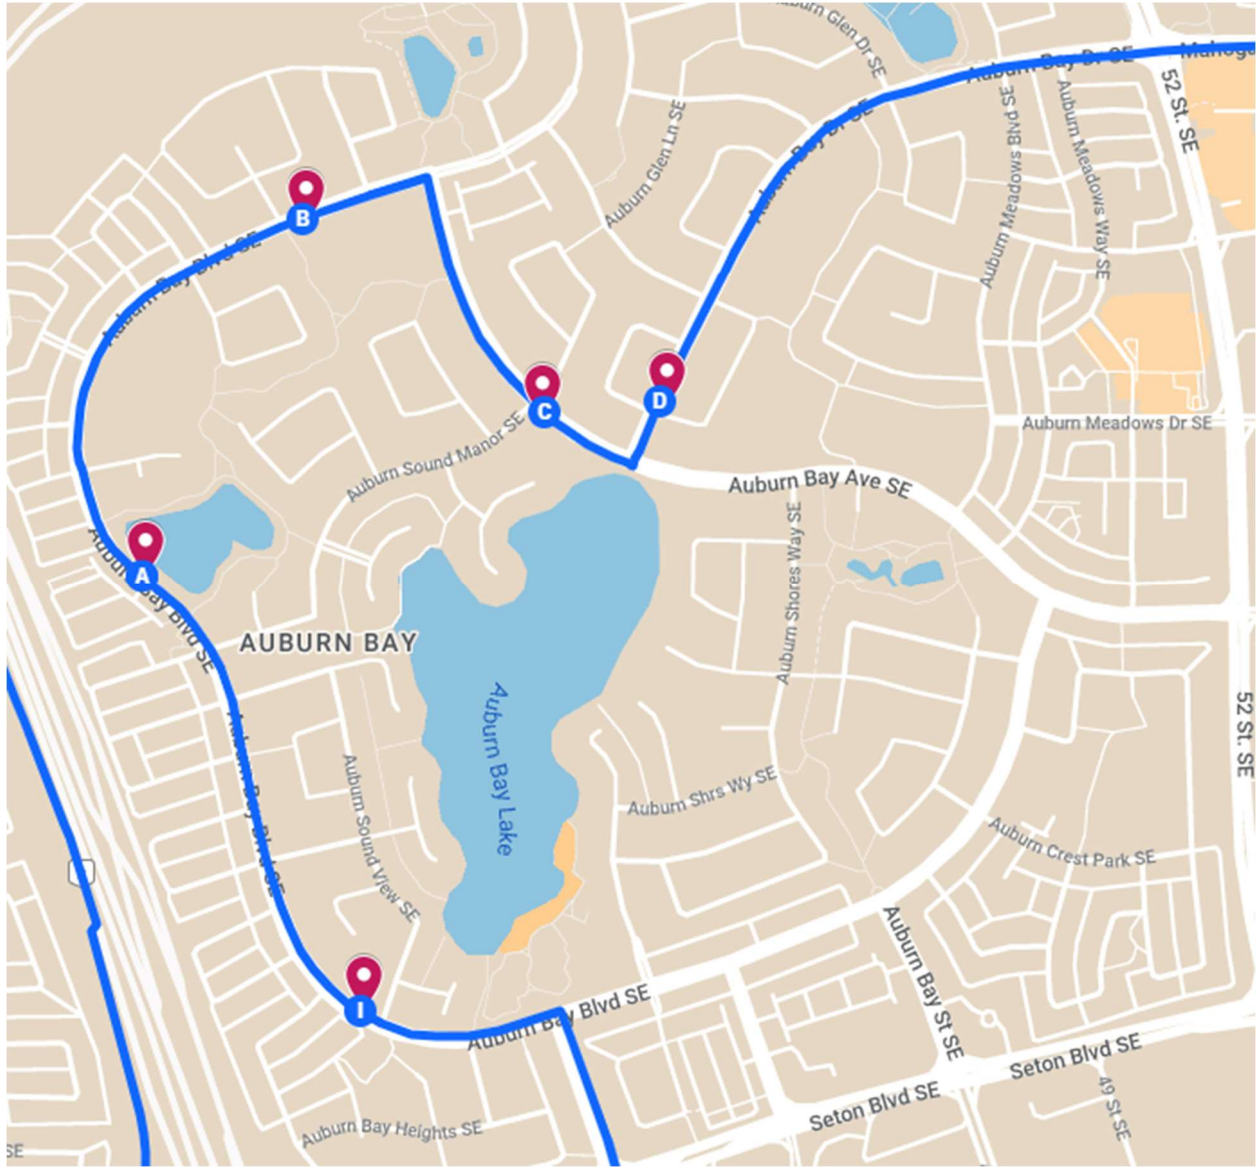

GCA-1 PM Route Map 16-Aug-2024

PM Stops in RED

Somerset Overview

### Cranston / Seton Overview

24-25 GCA-1 PM Route Map 16-Aug-2024

### Auburn Bay Overview

24-25 GCA-1 PM Route Map 16-Aug-2024

24-25 GCA-1 PM Route Map 16-Aug-2024

### Mahogany Overview

24-25 GCA-1 PM Route Map 16-Aug-2024

24-25 GCA-1 PM Route Map 16-Aug-2024