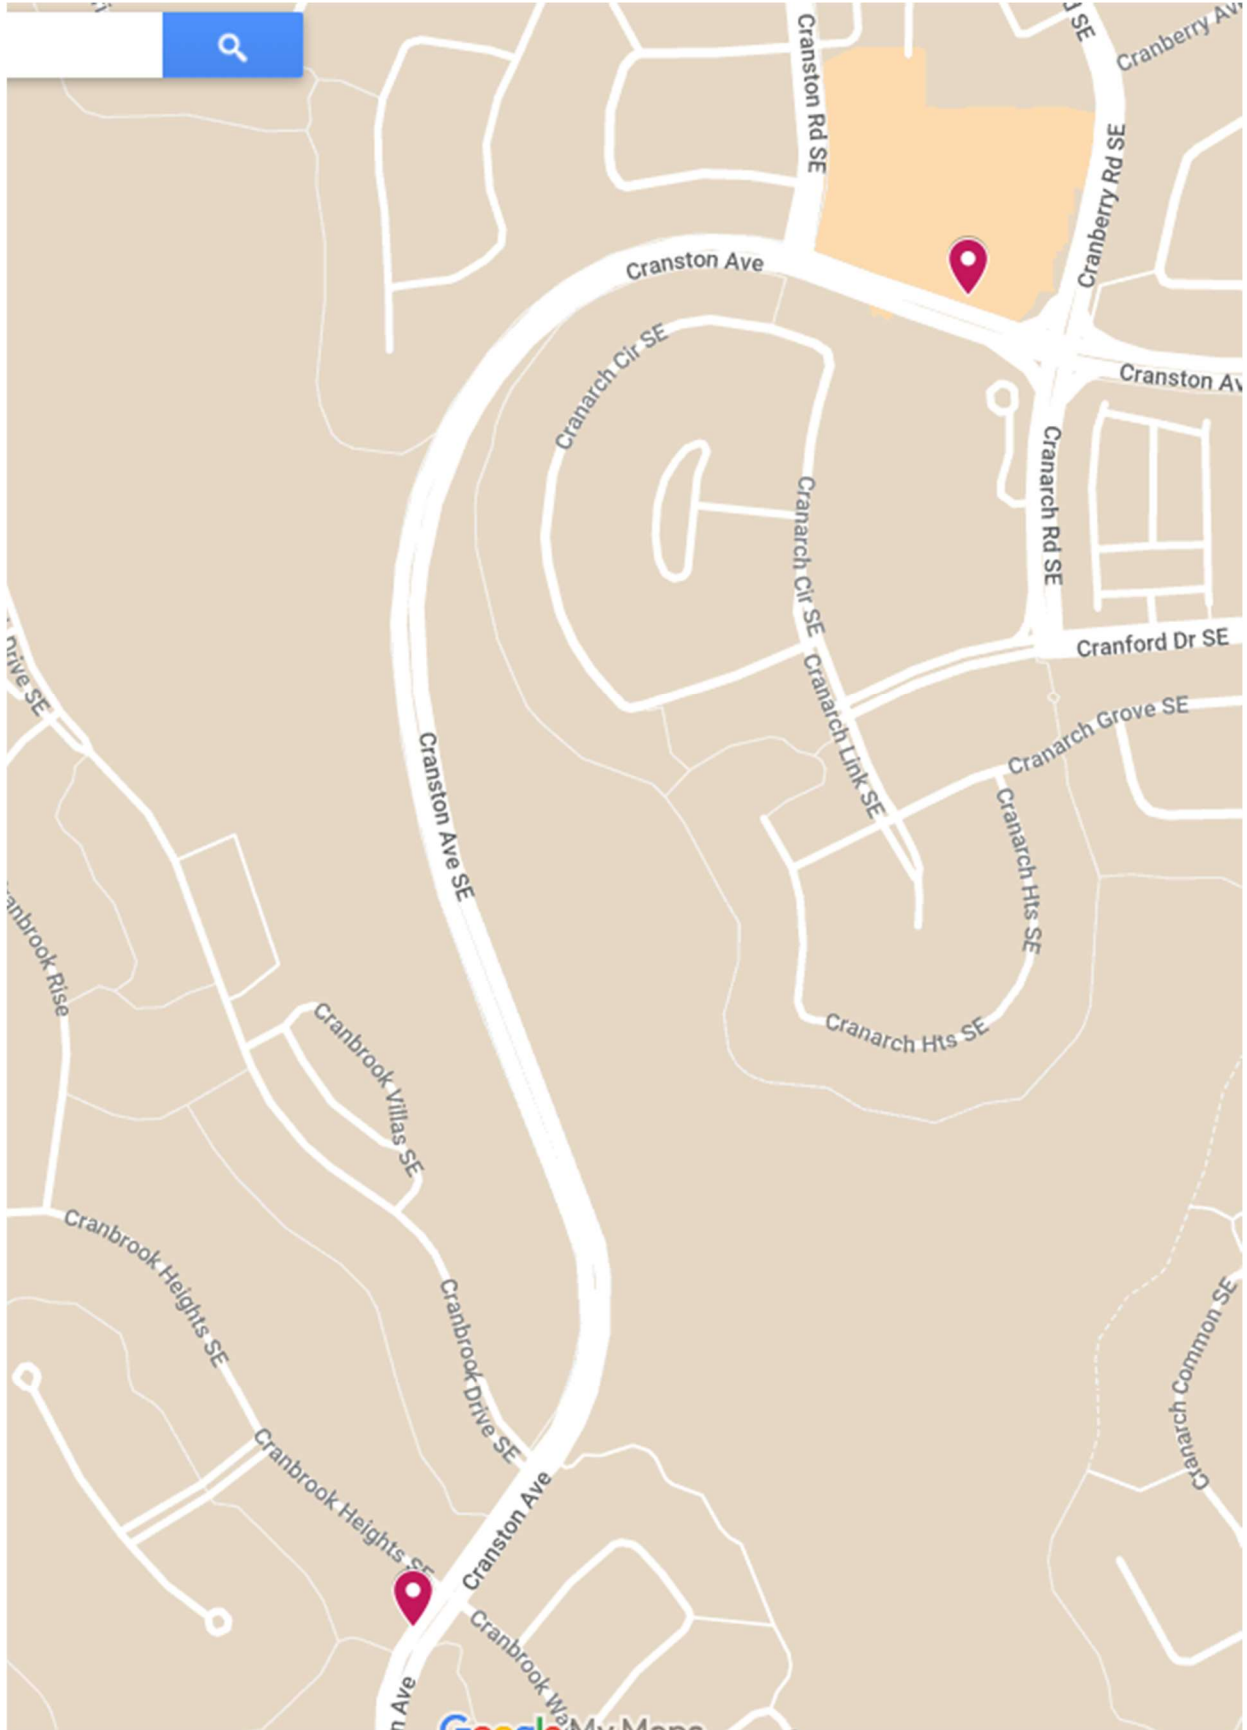

GCA-1 PM Route Map 16-Aug-2024

PM Stops in RED

Somerset Overview

### Cranston / Seton Overview

24-25 GCA-1 PM Route Map 16-Aug-2024

### Auburn Bay Overview

24-25 GCA-1 PM Route Map 16-Aug-2024

24-25 GCA-1 PM Route Map 16-Aug-2024

### Mahogany Overview

24-25 GCA-1 PM Route Map 16-Aug-2024

24-25 GCA-1 PM Route Map 16-Aug-2024