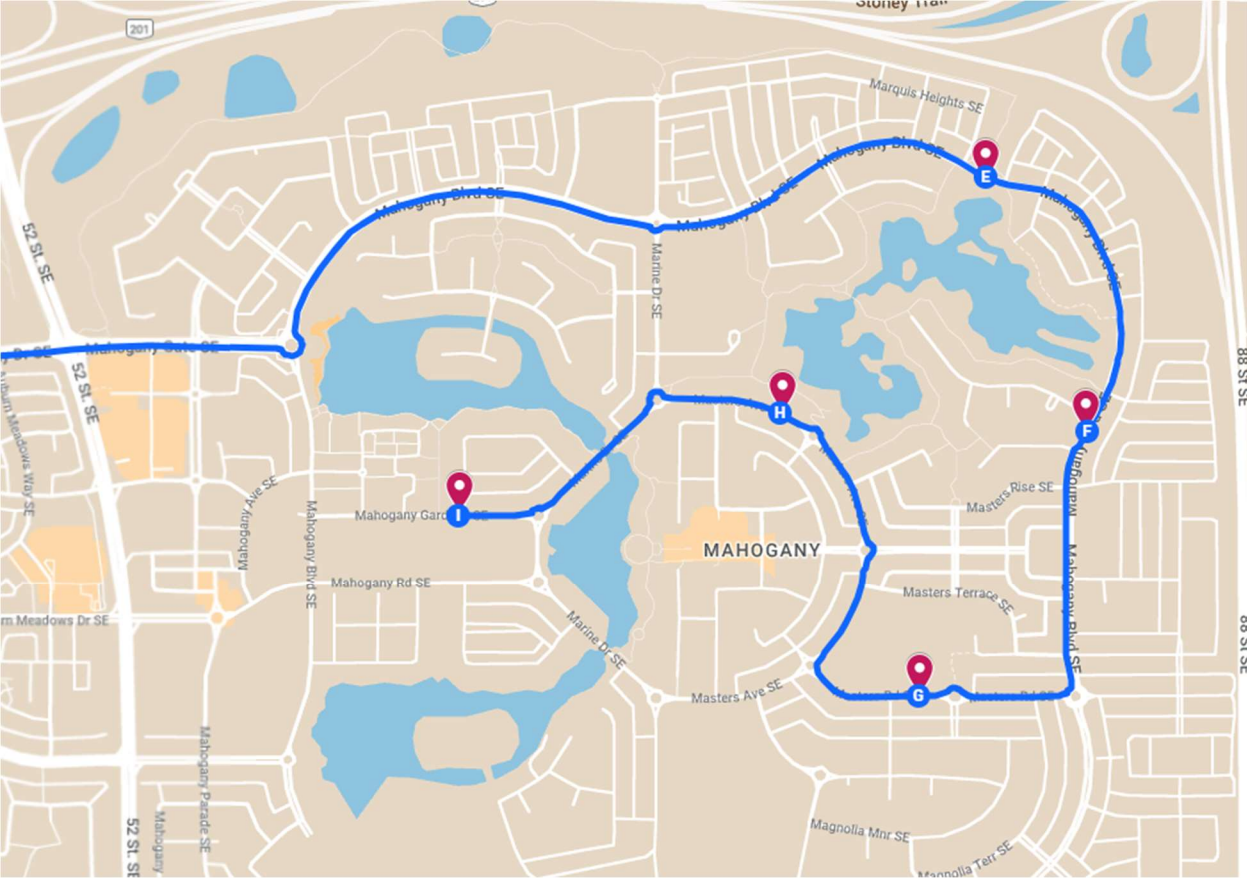

### Cranston / Seton Overview

24-25 GCA-1 PM Route Map 16-Aug-2024

### Auburn Bay Overview

24-25 GCA-1 PM Route Map 16-Aug-2024

24-25 GCA-1 PM Route Map 16-Aug-2024

### Mahogany Overview

24-25 GCA-1 PM Route Map 16-Aug-2024

24-25 GCA-1 PM Route Map 16-Aug-2024